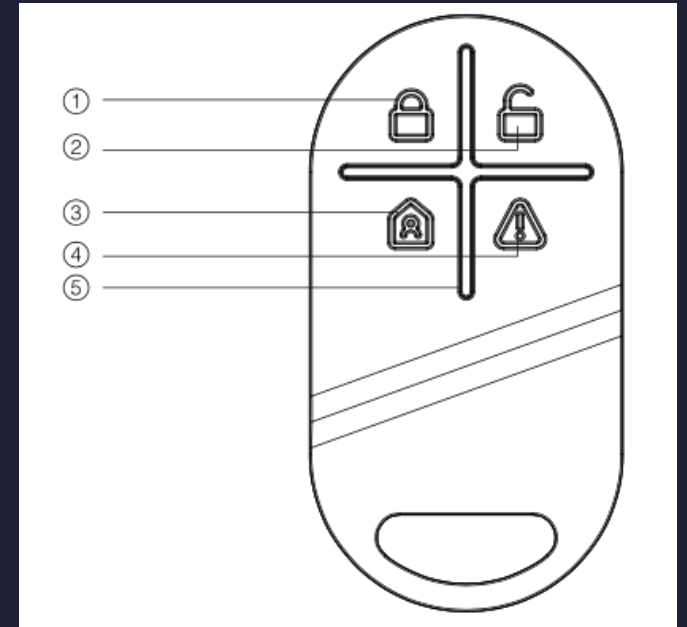

Smart Intrusion Alarm:

Click “Arm” when you leave home, and the alarm system will be activated to defend your family,

Click “Disarm” to remove the arm mode.

A woman with blonde hair is sitting up in bed, reading a tablet. She is wearing a light-colored, lace-trimmed top. A man with dark hair and a beard is lying down next to her, appearing to be asleep. He is wearing a red shirt. The bed is covered with white linens. On the left side table, there is a lit lamp, a pen, a smartphone, and a small white object. On the right side table, there is a clock and a book. The room is dimly lit, with light coming from the lamp and a window in the background.

Good Night

Smart Home:

When you're ready to turn in, a custom scene can turn off the lights, lower the thermostat;

Smart Intrusion Alarm:

Click to guard you all night;

Spec

General

| | |
|-----------------------|----------------------|
| Model Number | LS201WH |
| Installation | Out of the box |
| Operating Temperature | -5~45°C |
| Operating Humidity | 5~90% |
| LED Indicator | Yes |
| Static Consumption | ≤0.001mw |
| Power Supply | 1 Battery CR2450, 3V |
| Button | 4 Button |
| Battery Life | Up to 10 years |

Radio

| | |
|--------------------------|------|
| Radio Protocol | CoSS |
| Signal Range(Open Field) | 500m |

Construction

| | |
|-----------------------------|--------------|
| White/Black | White |
| Dimension | 74*39*11.9mm |
| Casing | PC |
| Net Weight (with battery) | 19g |
| Gross Weight (with battery) | 24g |

Features

| | |
|------------------|----------|
| Scene Triggering | Supports |
| Data Encryption | AES128 |

- | | |
|-----------------|-------------|
| ① Arm button | ① Key 1 |
| ② Disarm button | ② Key 2 |
| ③ Home button | ③ Key 3 |
| ④ Panic button | ④ Key 4 |
| ⑤ Indicator | ⑤ Indicator |