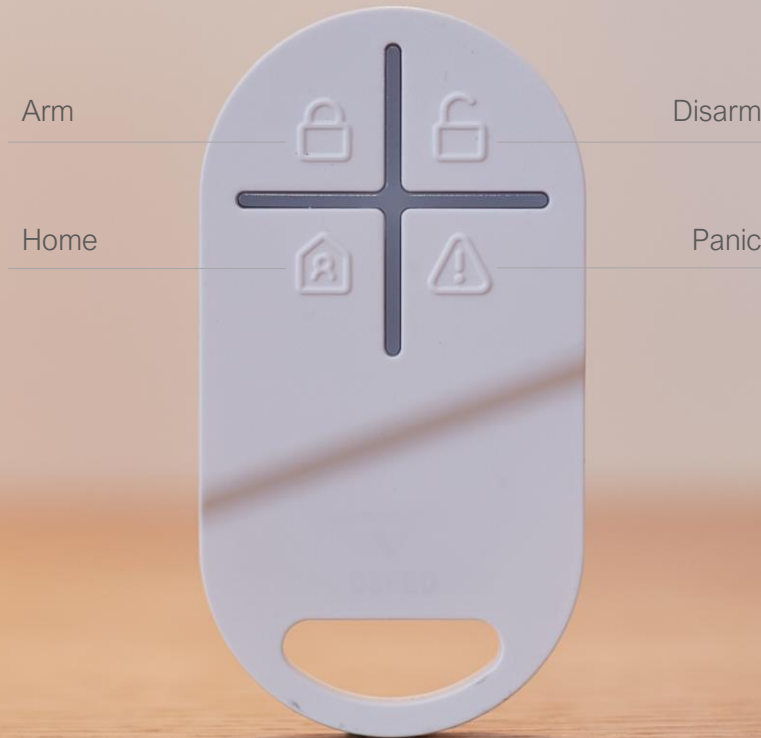

CoSS™ Technology

- **Never Loss of Signal:** Thanks to the two-way communication mode, the Smart Station will return a feedback to. If the signal is transmitted successfully, the LED turns green; if the signal is received unsuccessfully, the red light will be displayed

LifeSmart Smart Station

DEFED Key Fob

1. Send alarm signal

2. Return feedback signal

LED Display the feedback

Four Key, Four Scenes

Set scenes and trigger device group by one click.

Professional Remote Control for Intrusion Alarm System

Supports four professional modes including “Arm, Disarm, Home, Panic” by default for smart intrusion alarm system. There is no need of complicated configuration and it can work just by taking out of the box.

Smart Intrusion Alarm:

Click “Arm” when you leave home, and the alarm system will be activated to defend your family,

Click “Disarm” to remove the arm mode.

A woman with blonde hair is sitting up in bed, reading a tablet. She is wearing a light-colored, lace-trimmed top. A man with dark hair and a beard is lying down next to her, appearing to be asleep. He is wearing a red shirt. The bed is covered with white linens. On the left side table, there is a lit lamp, a pen, a smartphone, and a small white object. On the right side table, there is a clock and a book. The room is dimly lit, with light coming from the lamp and a window in the background.